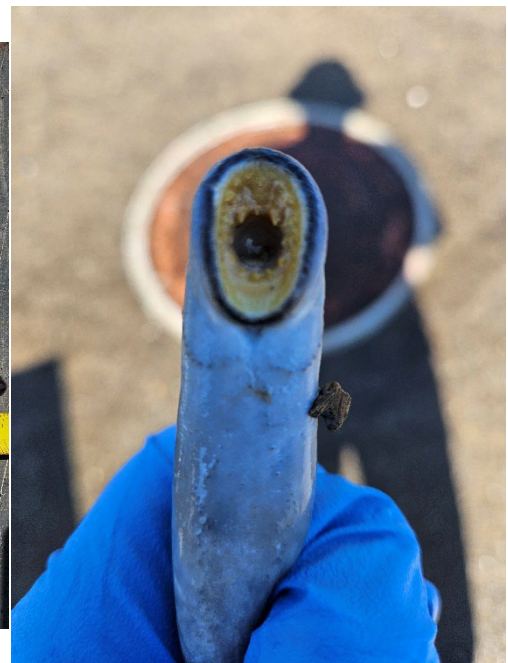

MEMORANDUM FOR THE RECORD

SUBJECT: 23BON033 MFR CI Pond Lamprey Mortality

On 26 June, Bonneville Fisheries discovered one Pacific Lamprey mortality in the pond near FV5-4 of the Cascade Island Lamprey Passage System. The fish was scanned for PIT tags, inspected, and returned to the river.

- A. Species – Pacific Lamprey (*Entosphenus tridentatus*)
- B. Origin – Unknown
- C. Length – 31.8 cm
- D. Marks and tags – None
- E. Marks and Injuries found on carcass – None
- F. Cause and Time of Death – Unknown
- G. Future and Preventative Measures – None